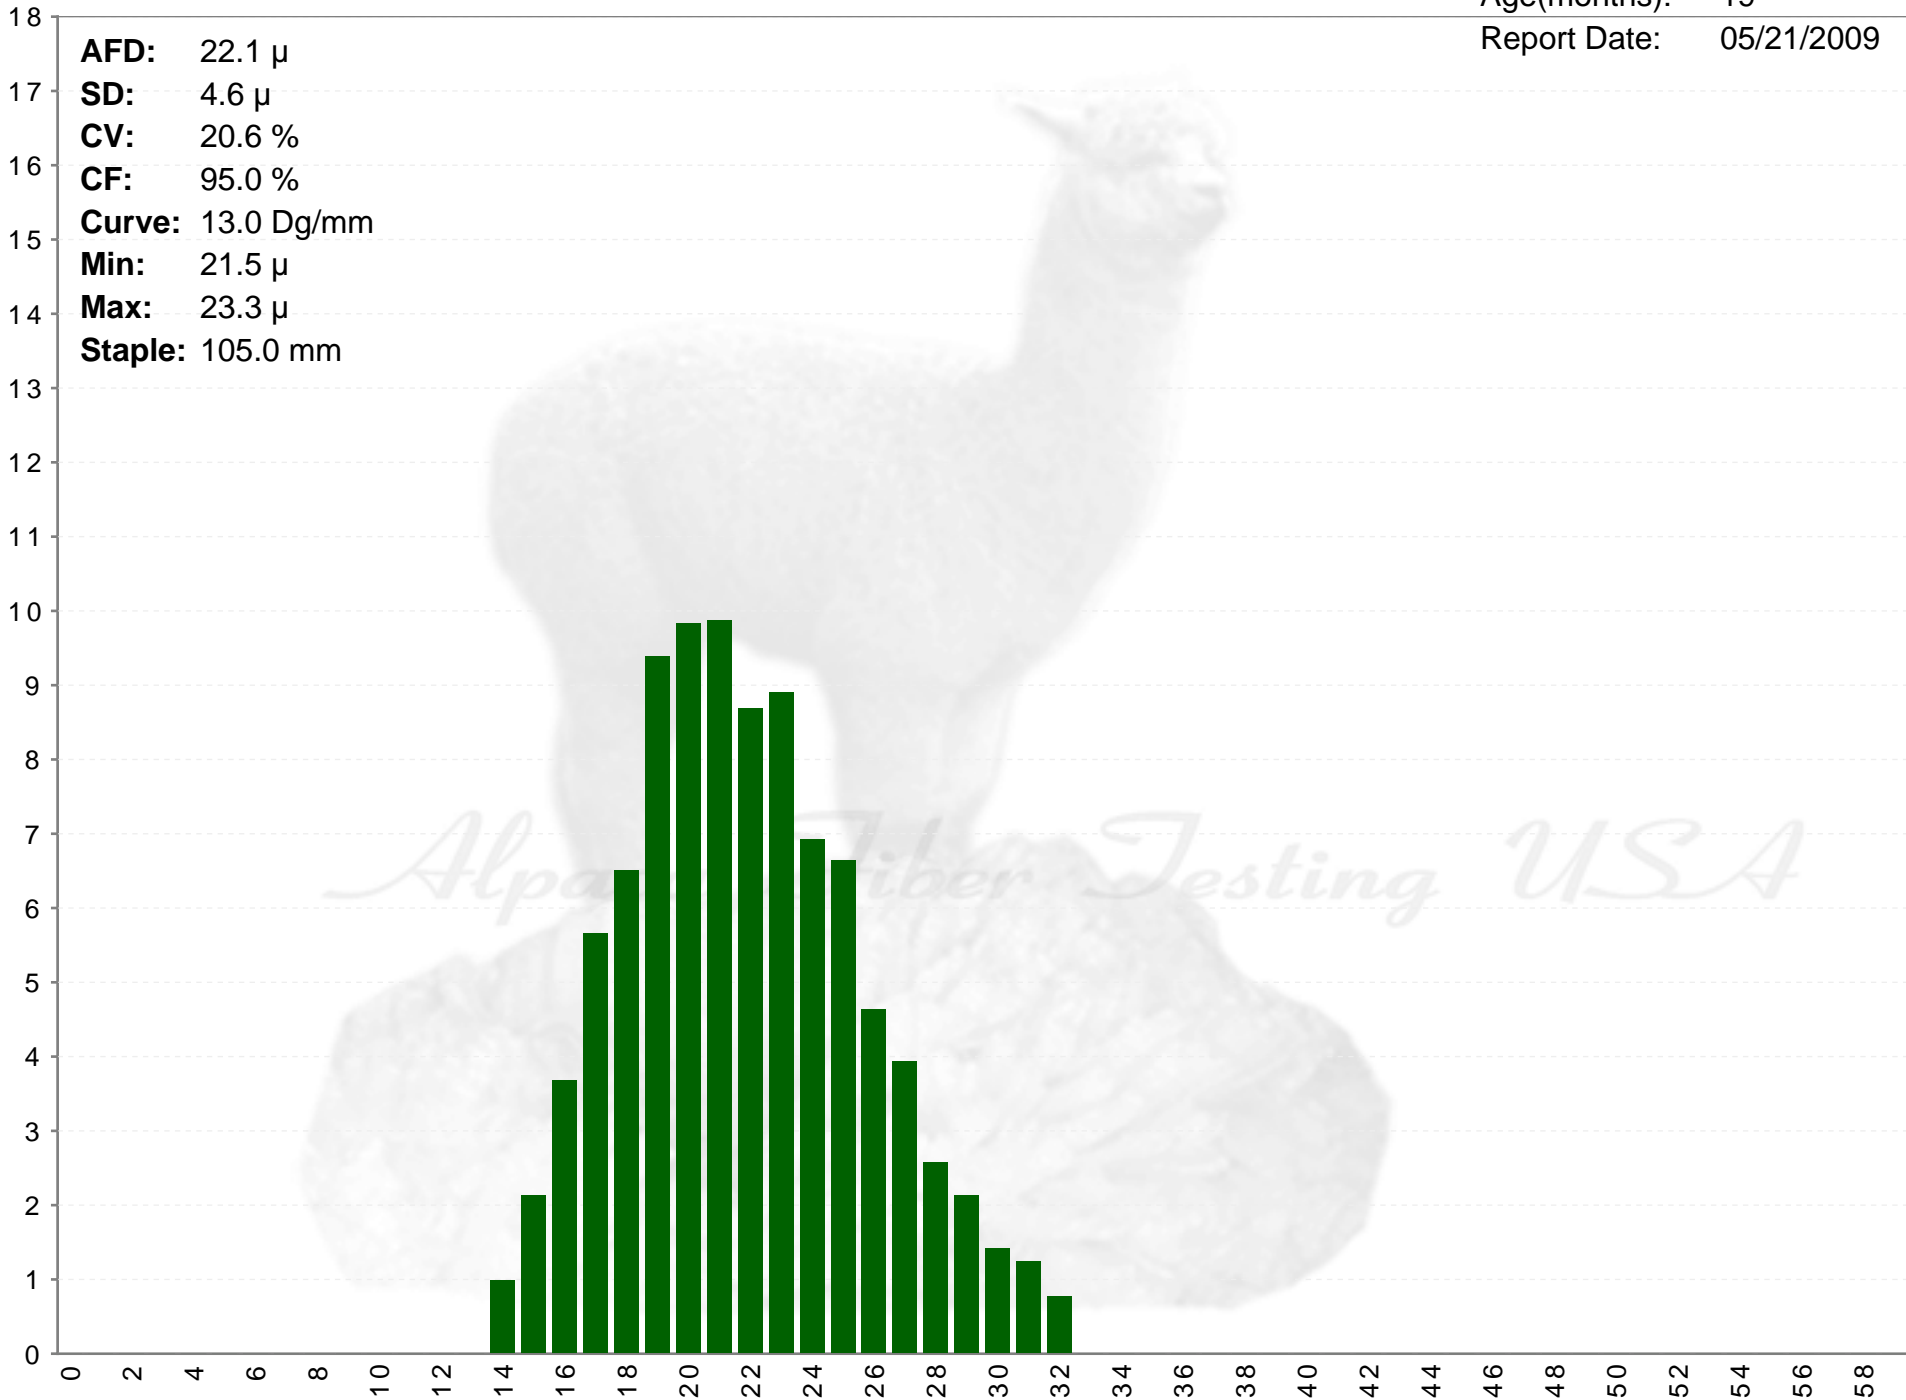

Windrider Suri Ranch

KING SOLOMON

Age(months): 19
Report Date: 05/21/2009

AFD: 22.1 μ
SD: 4.6 μ
CV: 20.6 %
CF: 95.0 %
Curve: 13.0 Dg/mm
Min: 21.5 μ
Max: 23.3 μ
Staple: 105.0 mm

% of Fibers

Fiber Diameter (microns)