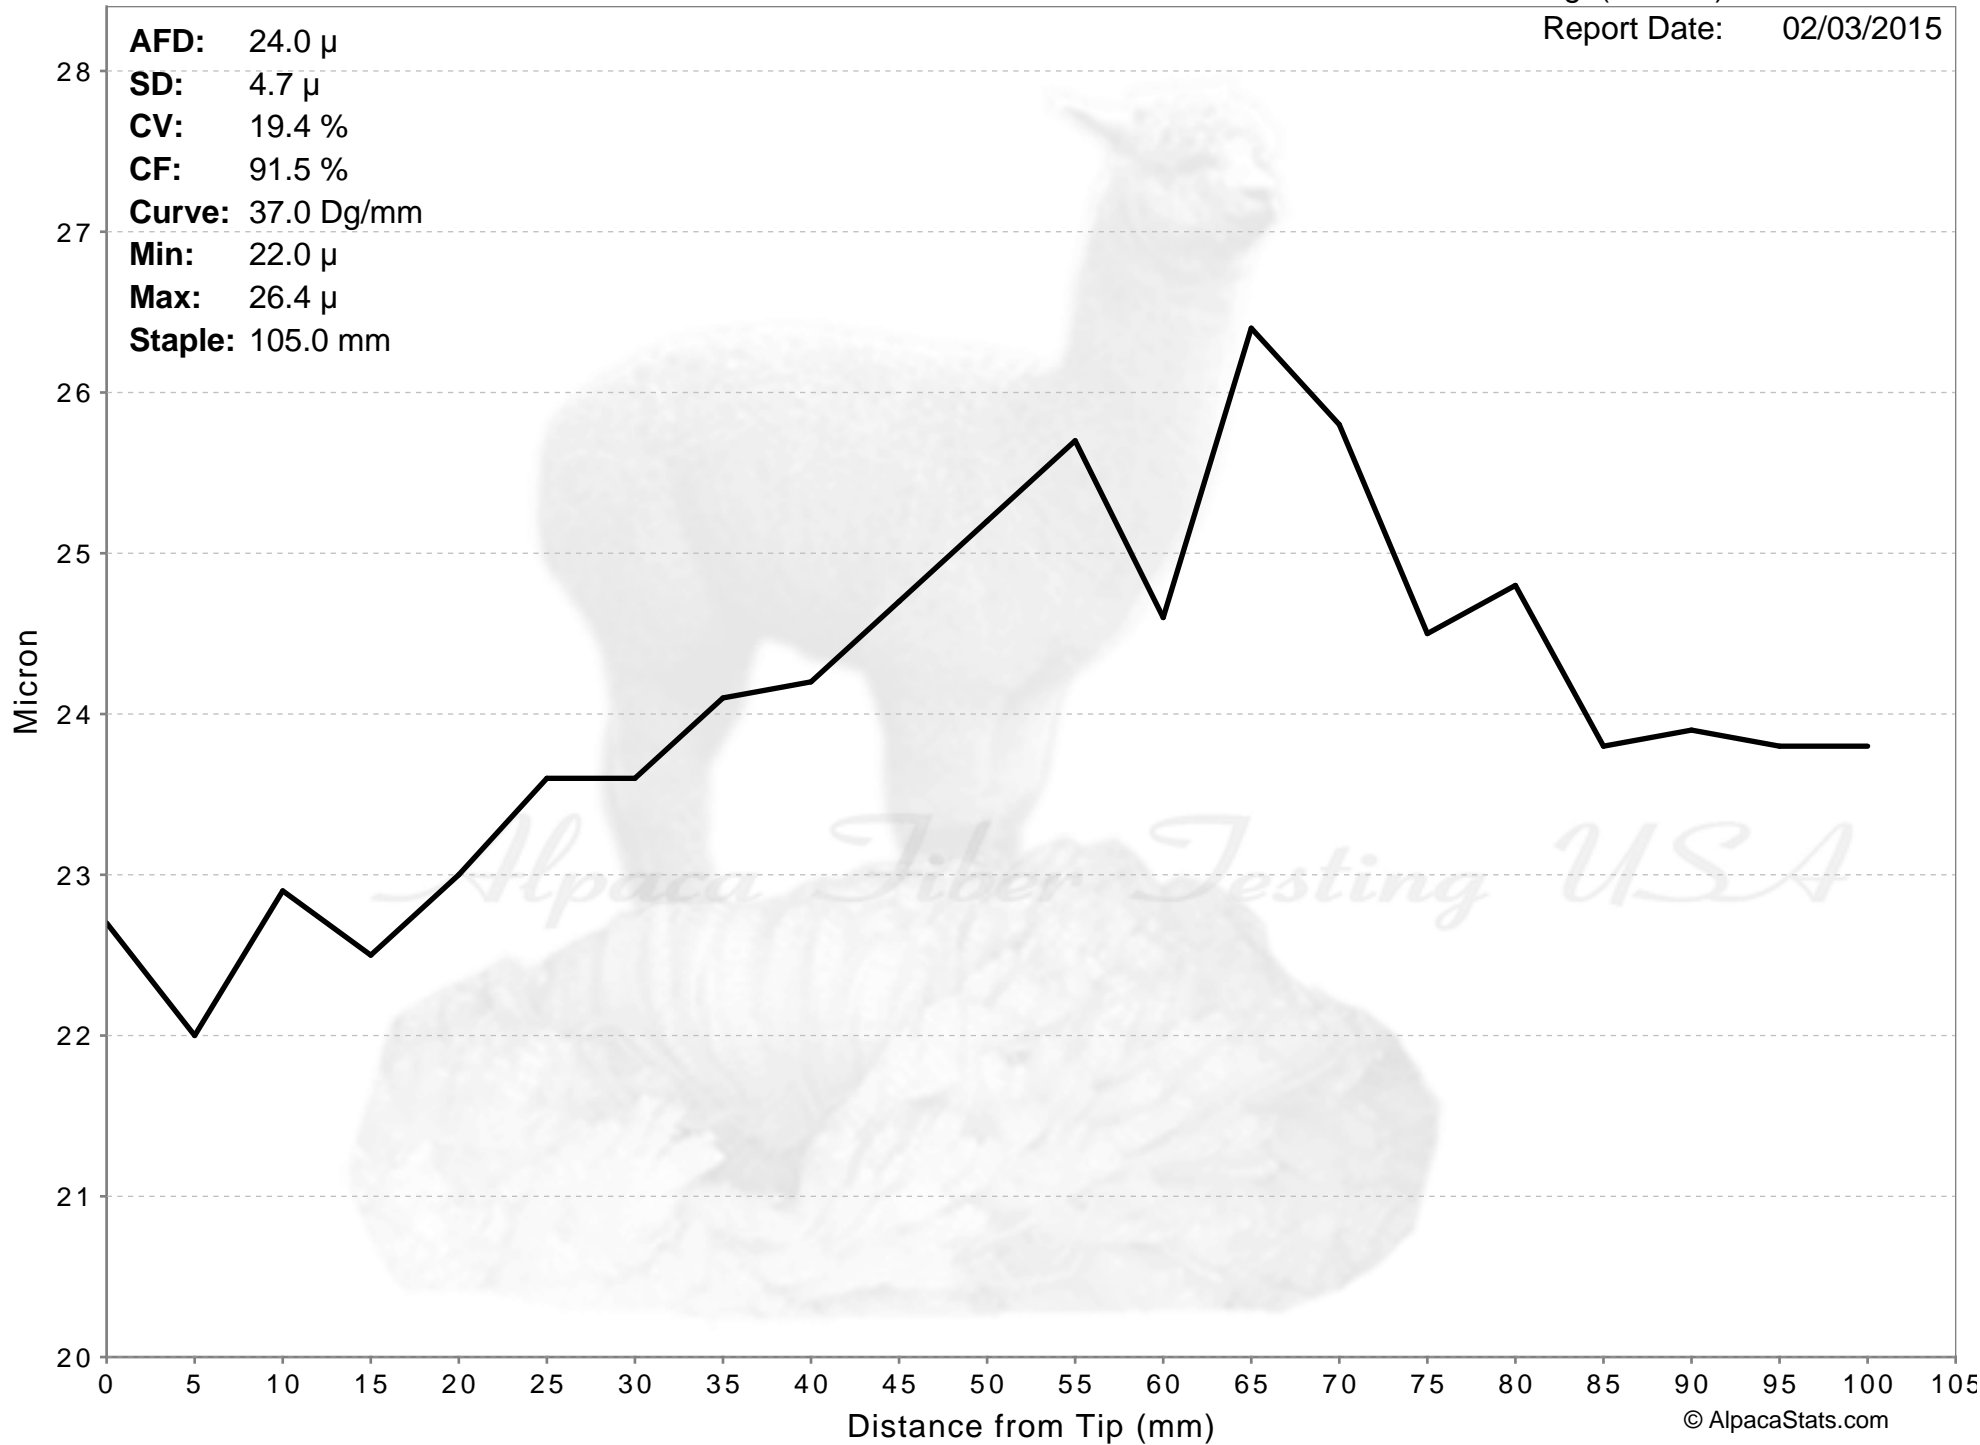

Windy Farm Alpacas

WINDY'S LILO

Age(months): 24
Report Date: 02/03/2015

AFD: 24.0 μ
SD: 4.7 μ
CV: 19.4 %
CF: 91.5 %
Curve: 37.0 Dg/mm
Min: 22.0 μ
Max: 26.4 μ
Staple: 105.0 mm

% of Fibers

Alpaca Fiber Testing USA

Fiber Diameter (microns)

WINDY'S LILO

AFD: 24.0 μ
SD: 4.7 μ
CV: 19.4 %
CF: 91.5 %
Curve: 37.0 Dg/mm
Min: 22.0 μ
Max: 26.4 μ
Staple: 105.0 mm

Alpaca Fiber Testing USA