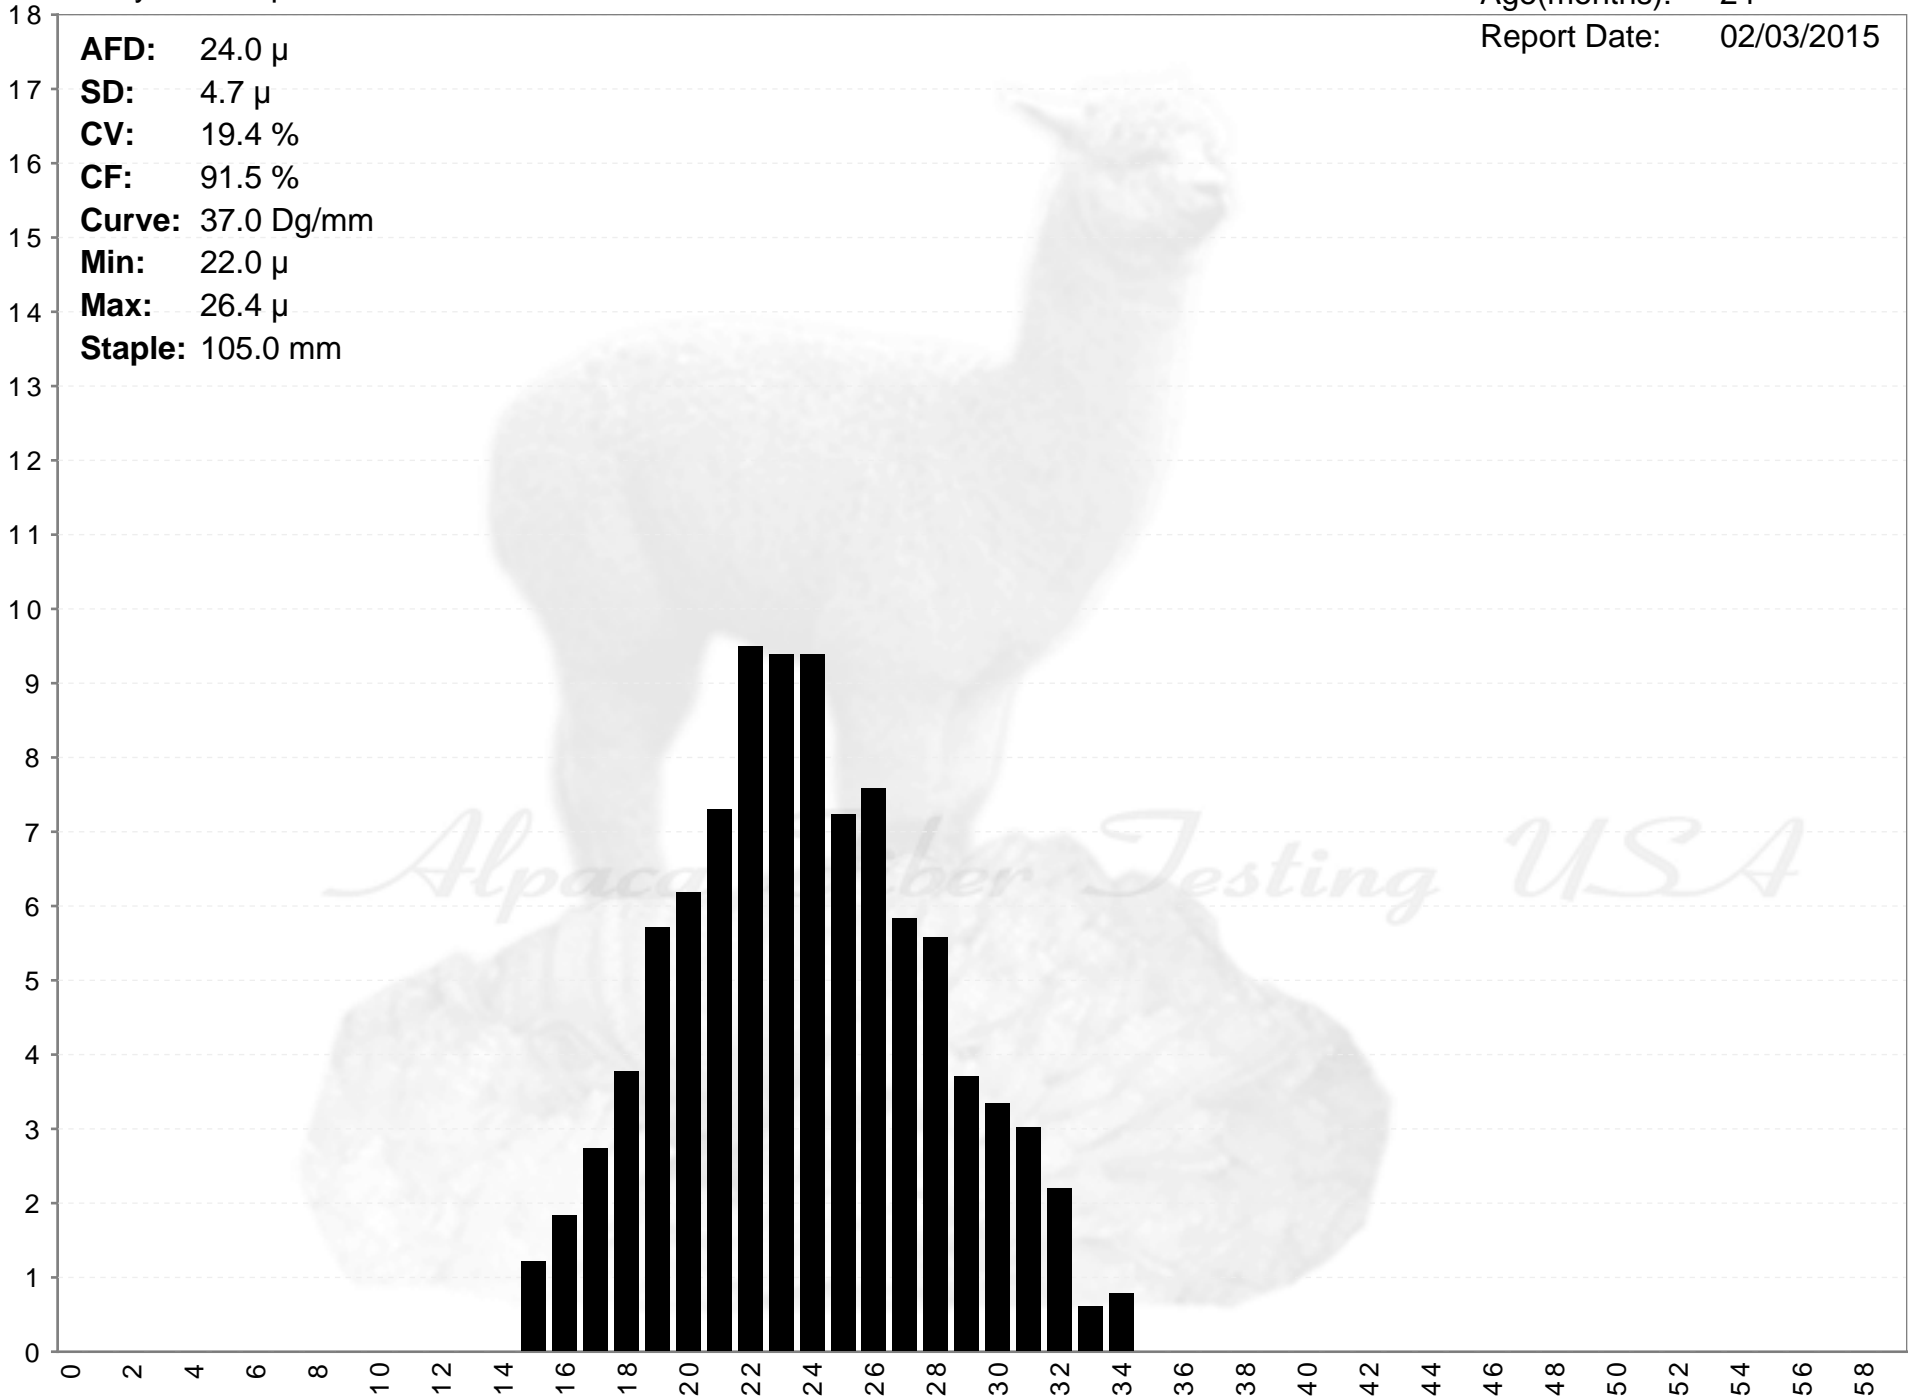

Windy Farm Alpacas

WINDY'S LILO

Age(months): 24
Report Date: 02/03/2015

AFD: 24.0 μ
SD: 4.7 μ
CV: 19.4 %
CF: 91.5 %
Curve: 37.0 Dg/mm
Min: 22.0 μ
Max: 26.4 μ
Staple: 105.0 mm

% of Fibers

Alpaca Fiber Testing USA

Fiber Diameter (microns)

WINDY'S LILO

AFD: 24.0 μ
SD: 4.7 μ
CV: 19.4 %
CF: 91.5 %
Curve: 37.0 Dg/mm
Min: 22.0 μ
Max: 26.4 μ
Staple: 105.0 mm

Alpaca Fiber Testing USA