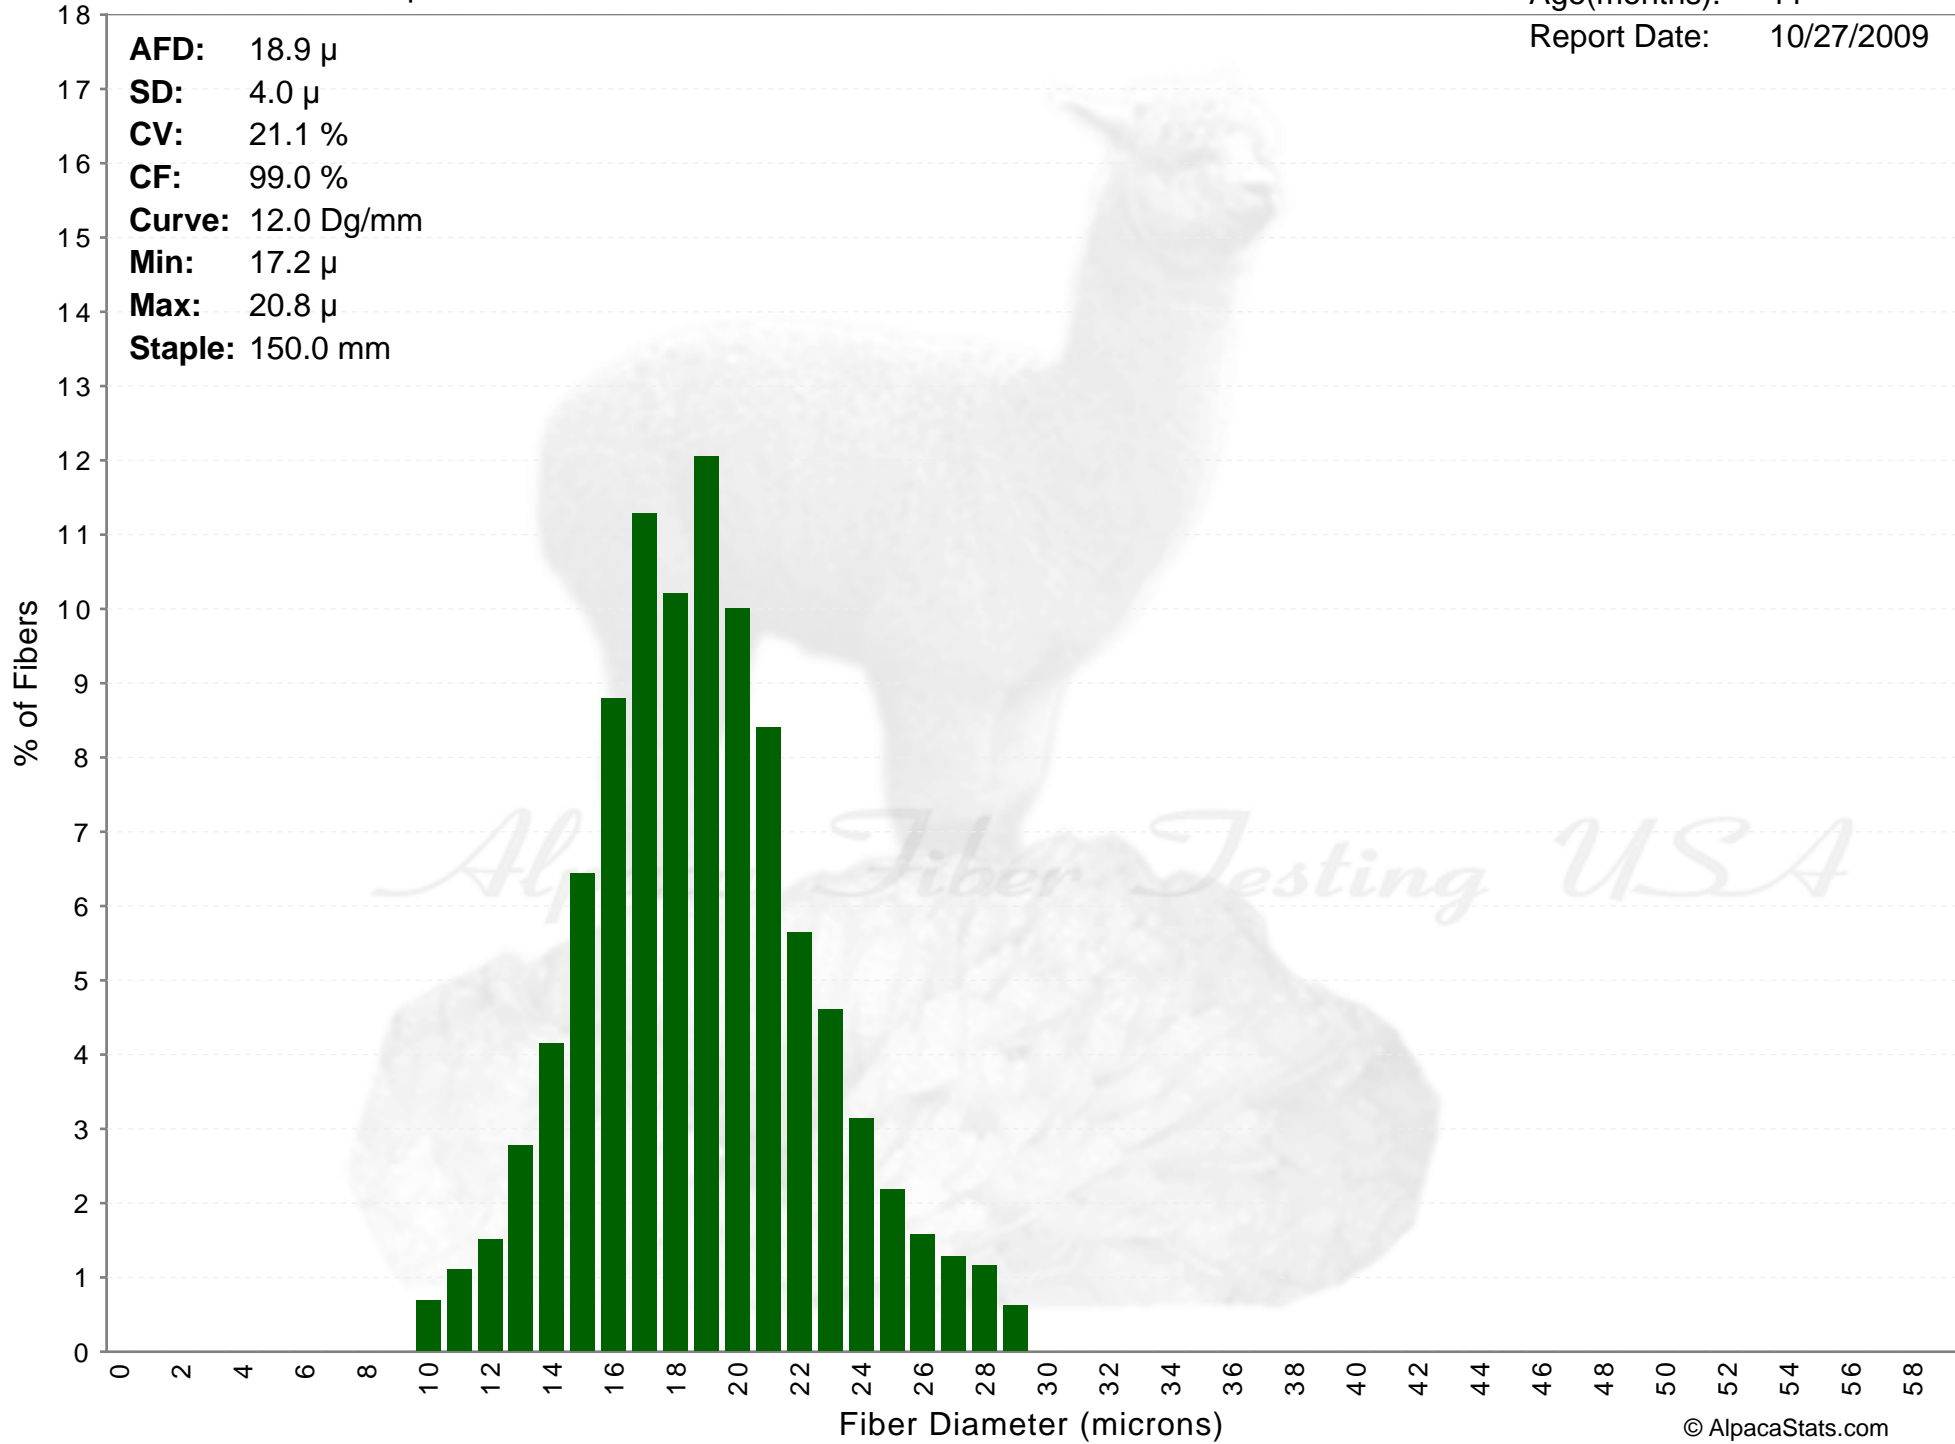

Thunder Mountain Alpacas

SONATA'S ARIA

Age(months): 11
Report Date: 10/27/2009

AFD: 18.9 μ
SD: 4.0 μ
CV: 21.1 %
CF: 99.0 %
Curve: 12.0 Dg/mm
Min: 17.2 μ
Max: 20.8 μ
Staple: 150.0 mm

SONATA'S ARIA

AFD: 18.9 μ
SD: 4.0 μ
CV: 21.1 %
CF: 99.0 %
Curve: 12.0 Dg/mm
Min: 17.2 μ
Max: 20.8 μ
Staple: 150.0 mm

Alpaca Fiber Testing USA