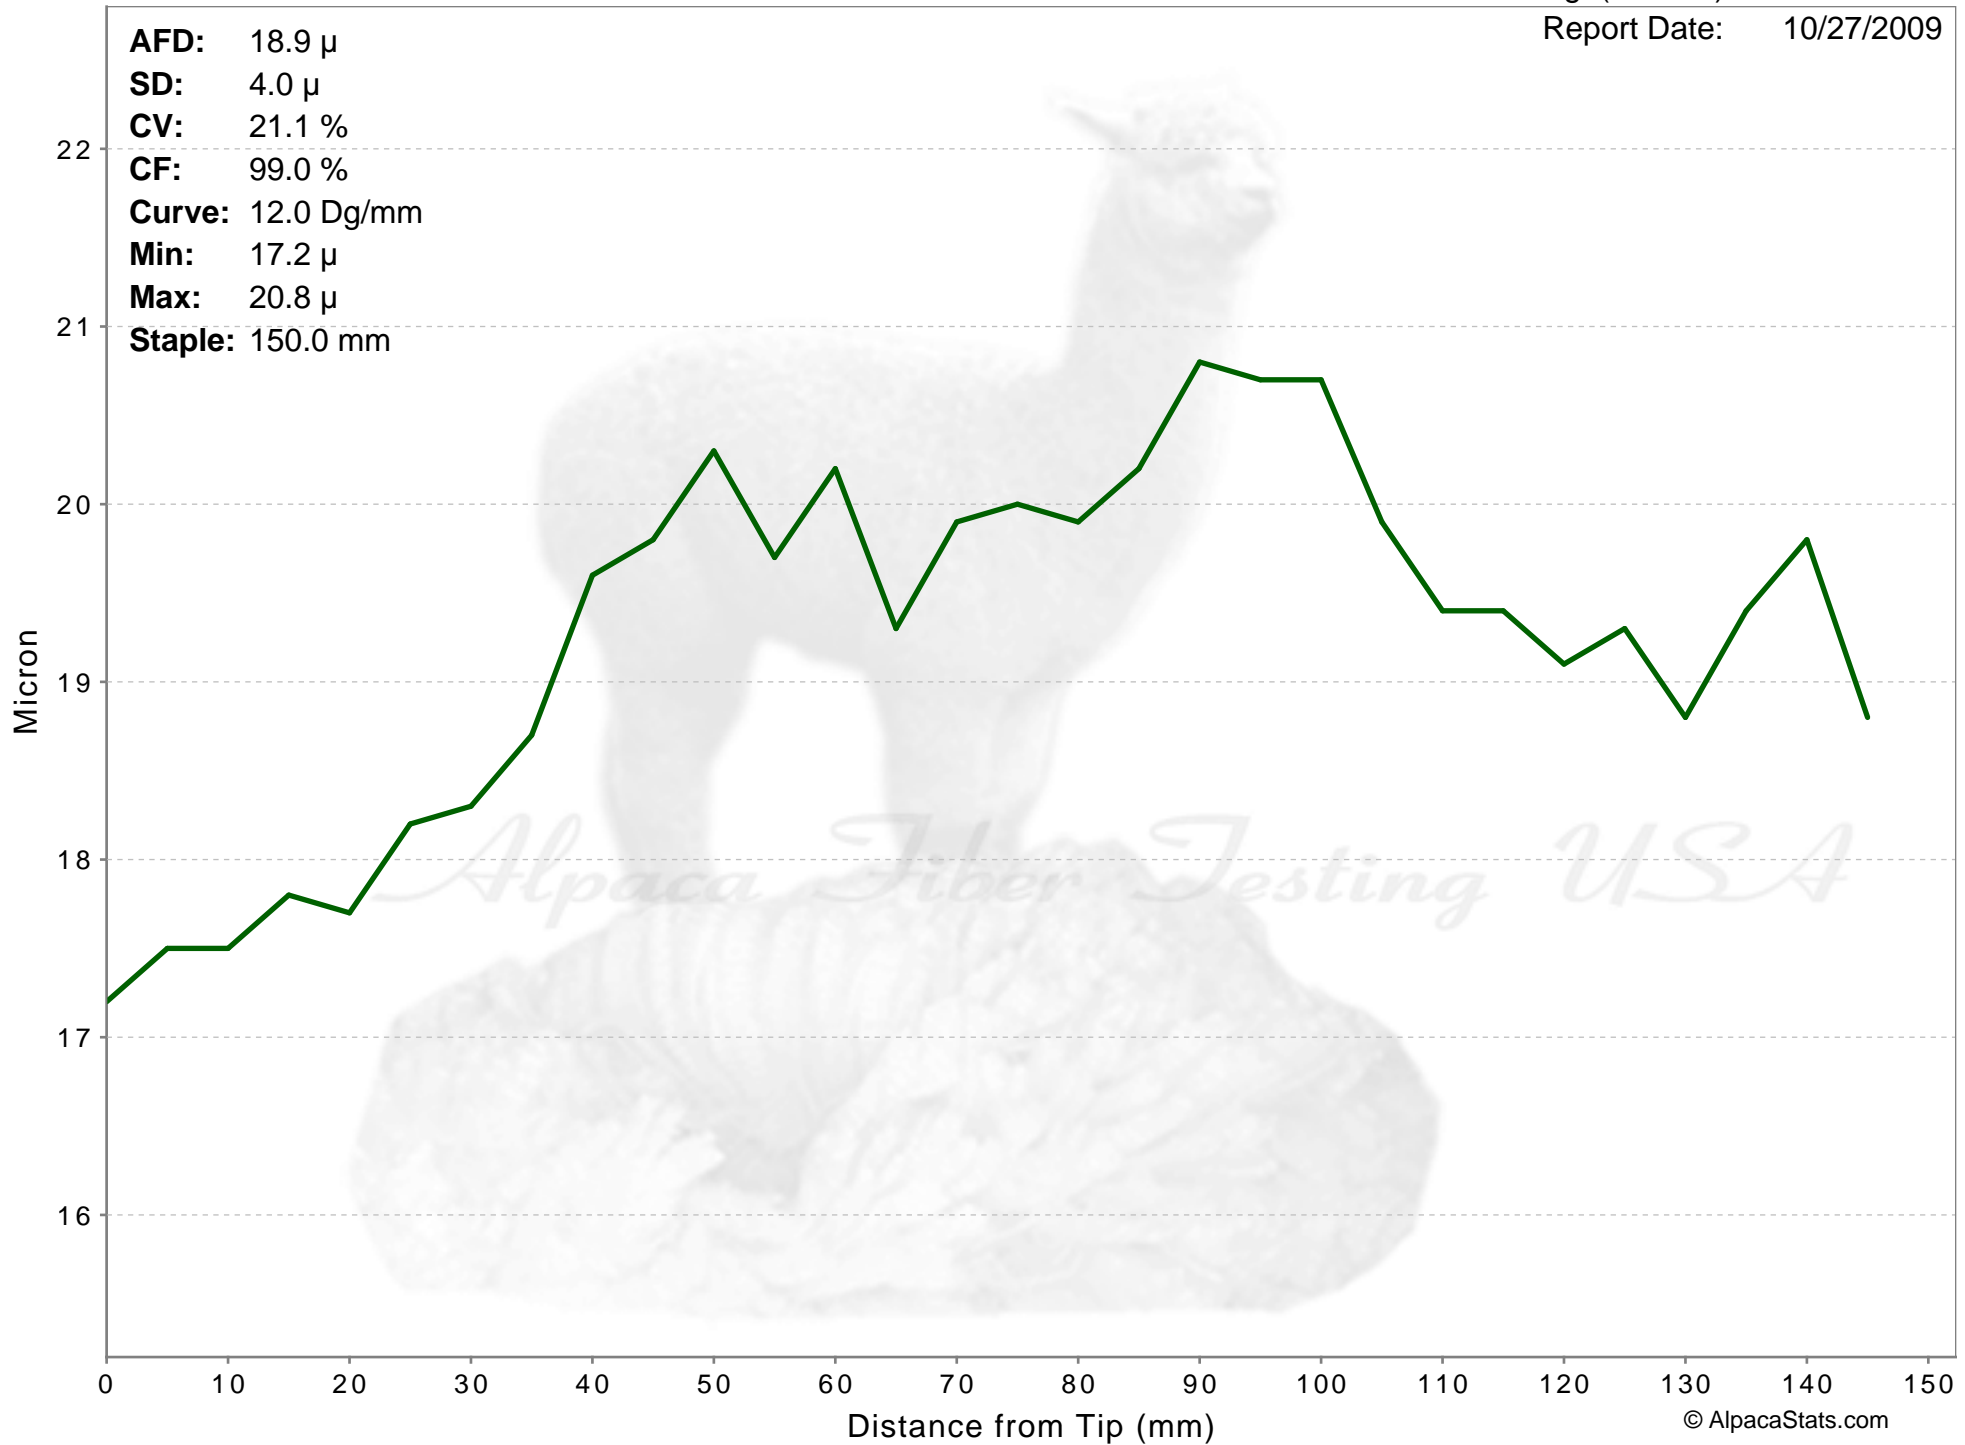

Thunder Mountain Alpacas

SONATA'S ARIA

Age(months): 11
Report Date: 10/27/2009

AFD: 18.9 μ
SD: 4.0 μ
CV: 21.1 %
CF: 99.0 %
Curve: 12.0 Dg/mm
Min: 17.2 μ
Max: 20.8 μ
Staple: 150.0 mm

SONATA'S ARIA

AFD: 18.9 μ
SD: 4.0 μ
CV: 21.1 %
CF: 99.0 %
Curve: 12.0 Dg/mm
Min: 17.2 μ
Max: 20.8 μ
Staple: 150.0 mm

Alpaca Fiber Testing USA