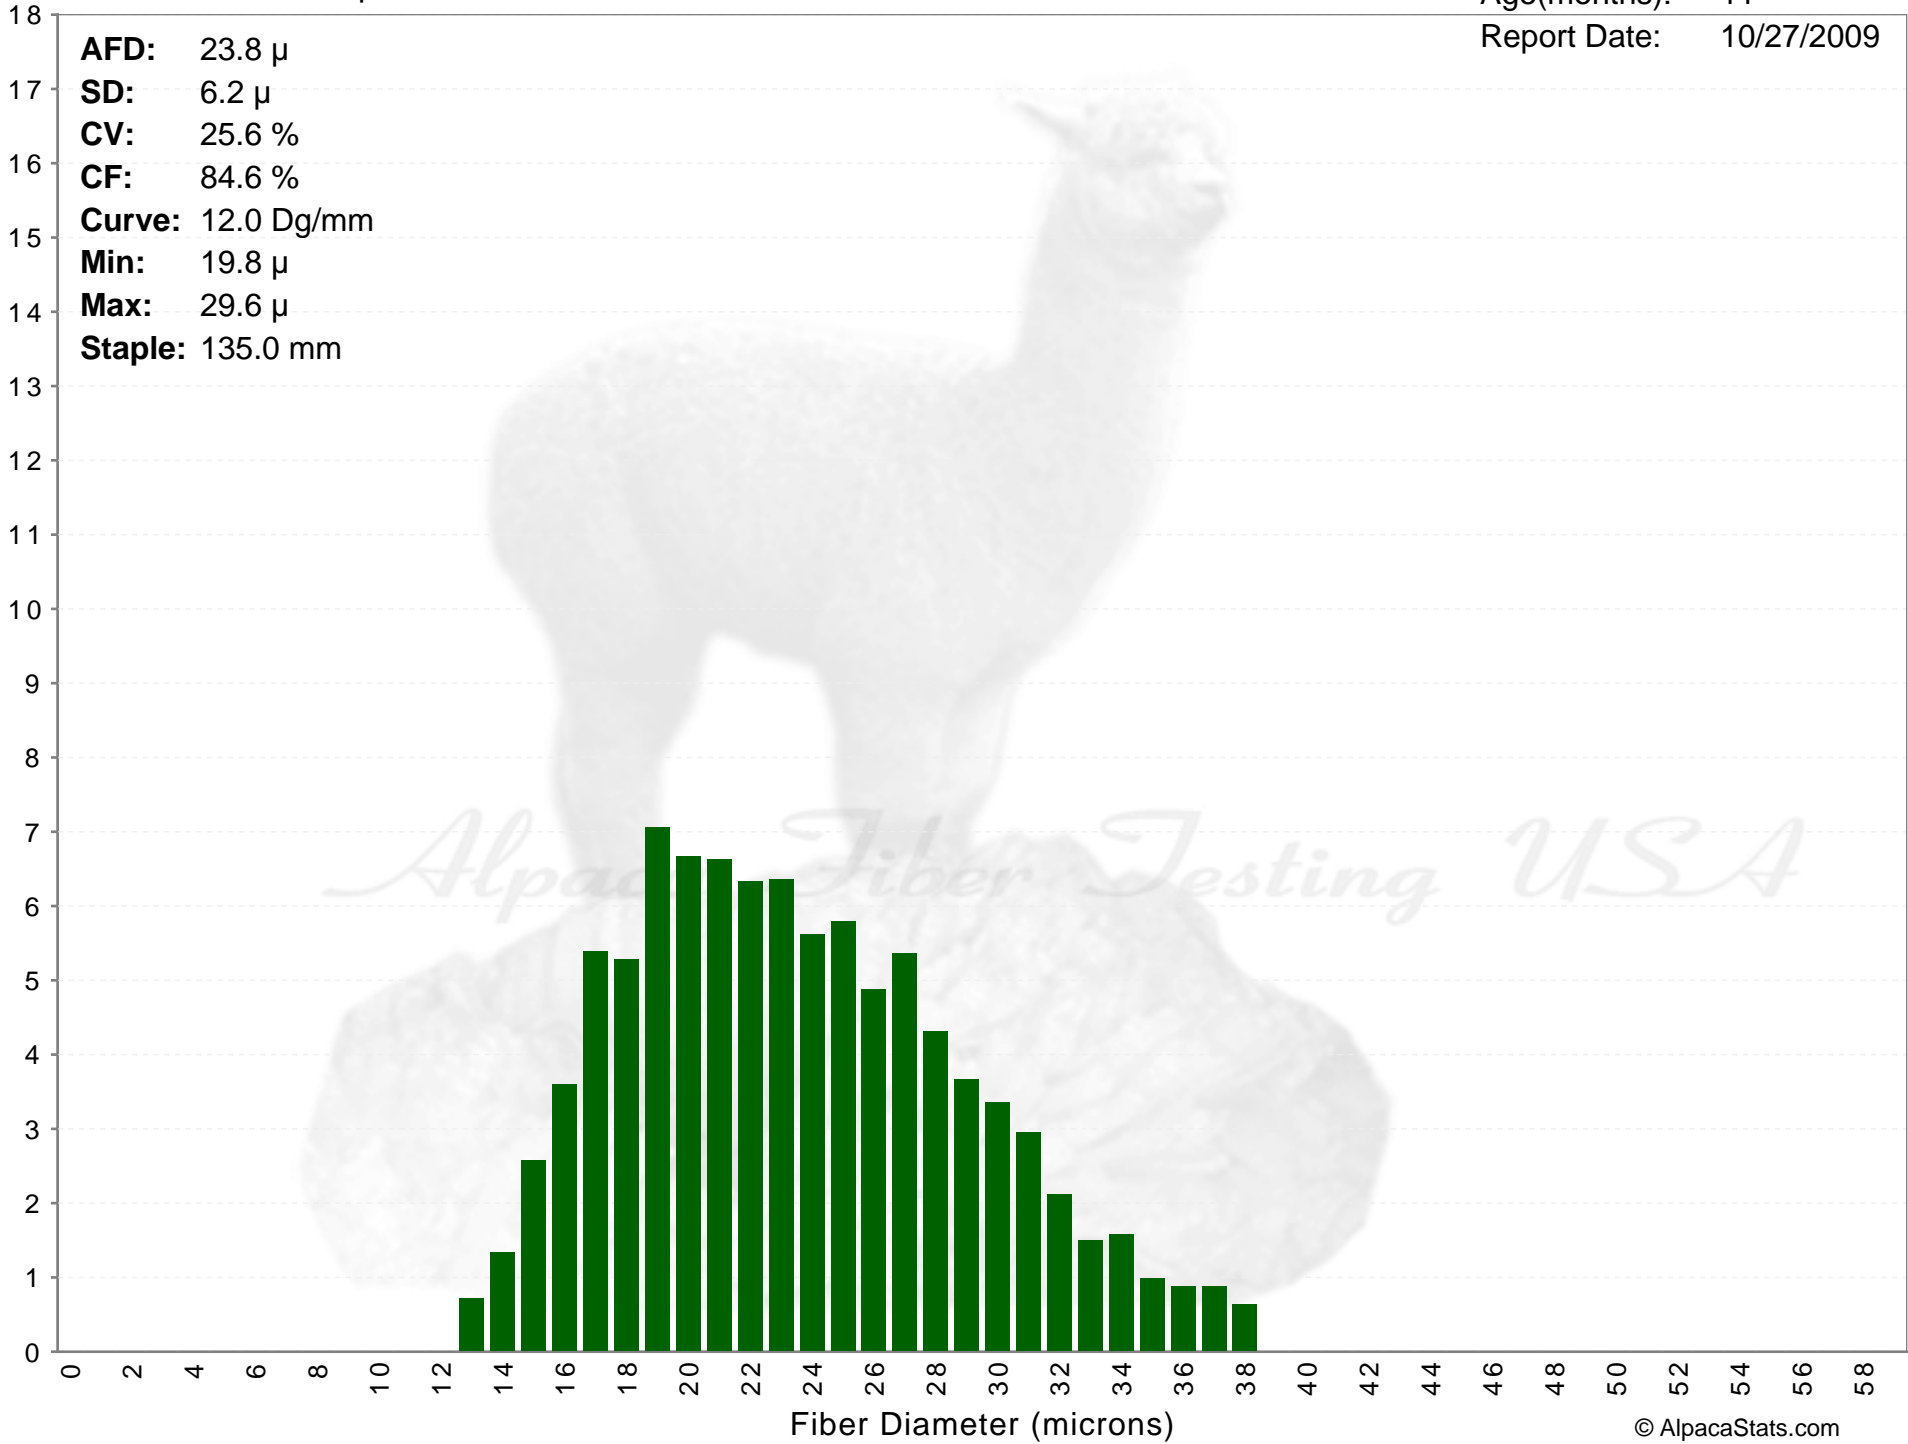

Thunder Mountain Alpacas

SATIN SOCKS

Age(months): 11
Report Date: 10/27/2009

AFD: 23.8 μ
SD: 6.2 μ
CV: 25.6 %
CF: 84.6 %
Curve: 12.0 Dg/mm
Min: 19.8 μ
Max: 29.6 μ
Staple: 135.0 mm

% of Fibers

Thunder Mountain Alpacas

SATIN SOCKS

Age(months): 11

Report Date: 10/27/2009

AFD: 23.8 μ
SD: 6.2 μ
CV: 25.6 %
CF: 84.6 %
Curve: 12.0 Dg/mm
Min: 19.8 μ
Max: 29.6 μ
Staple: 135.0 mm