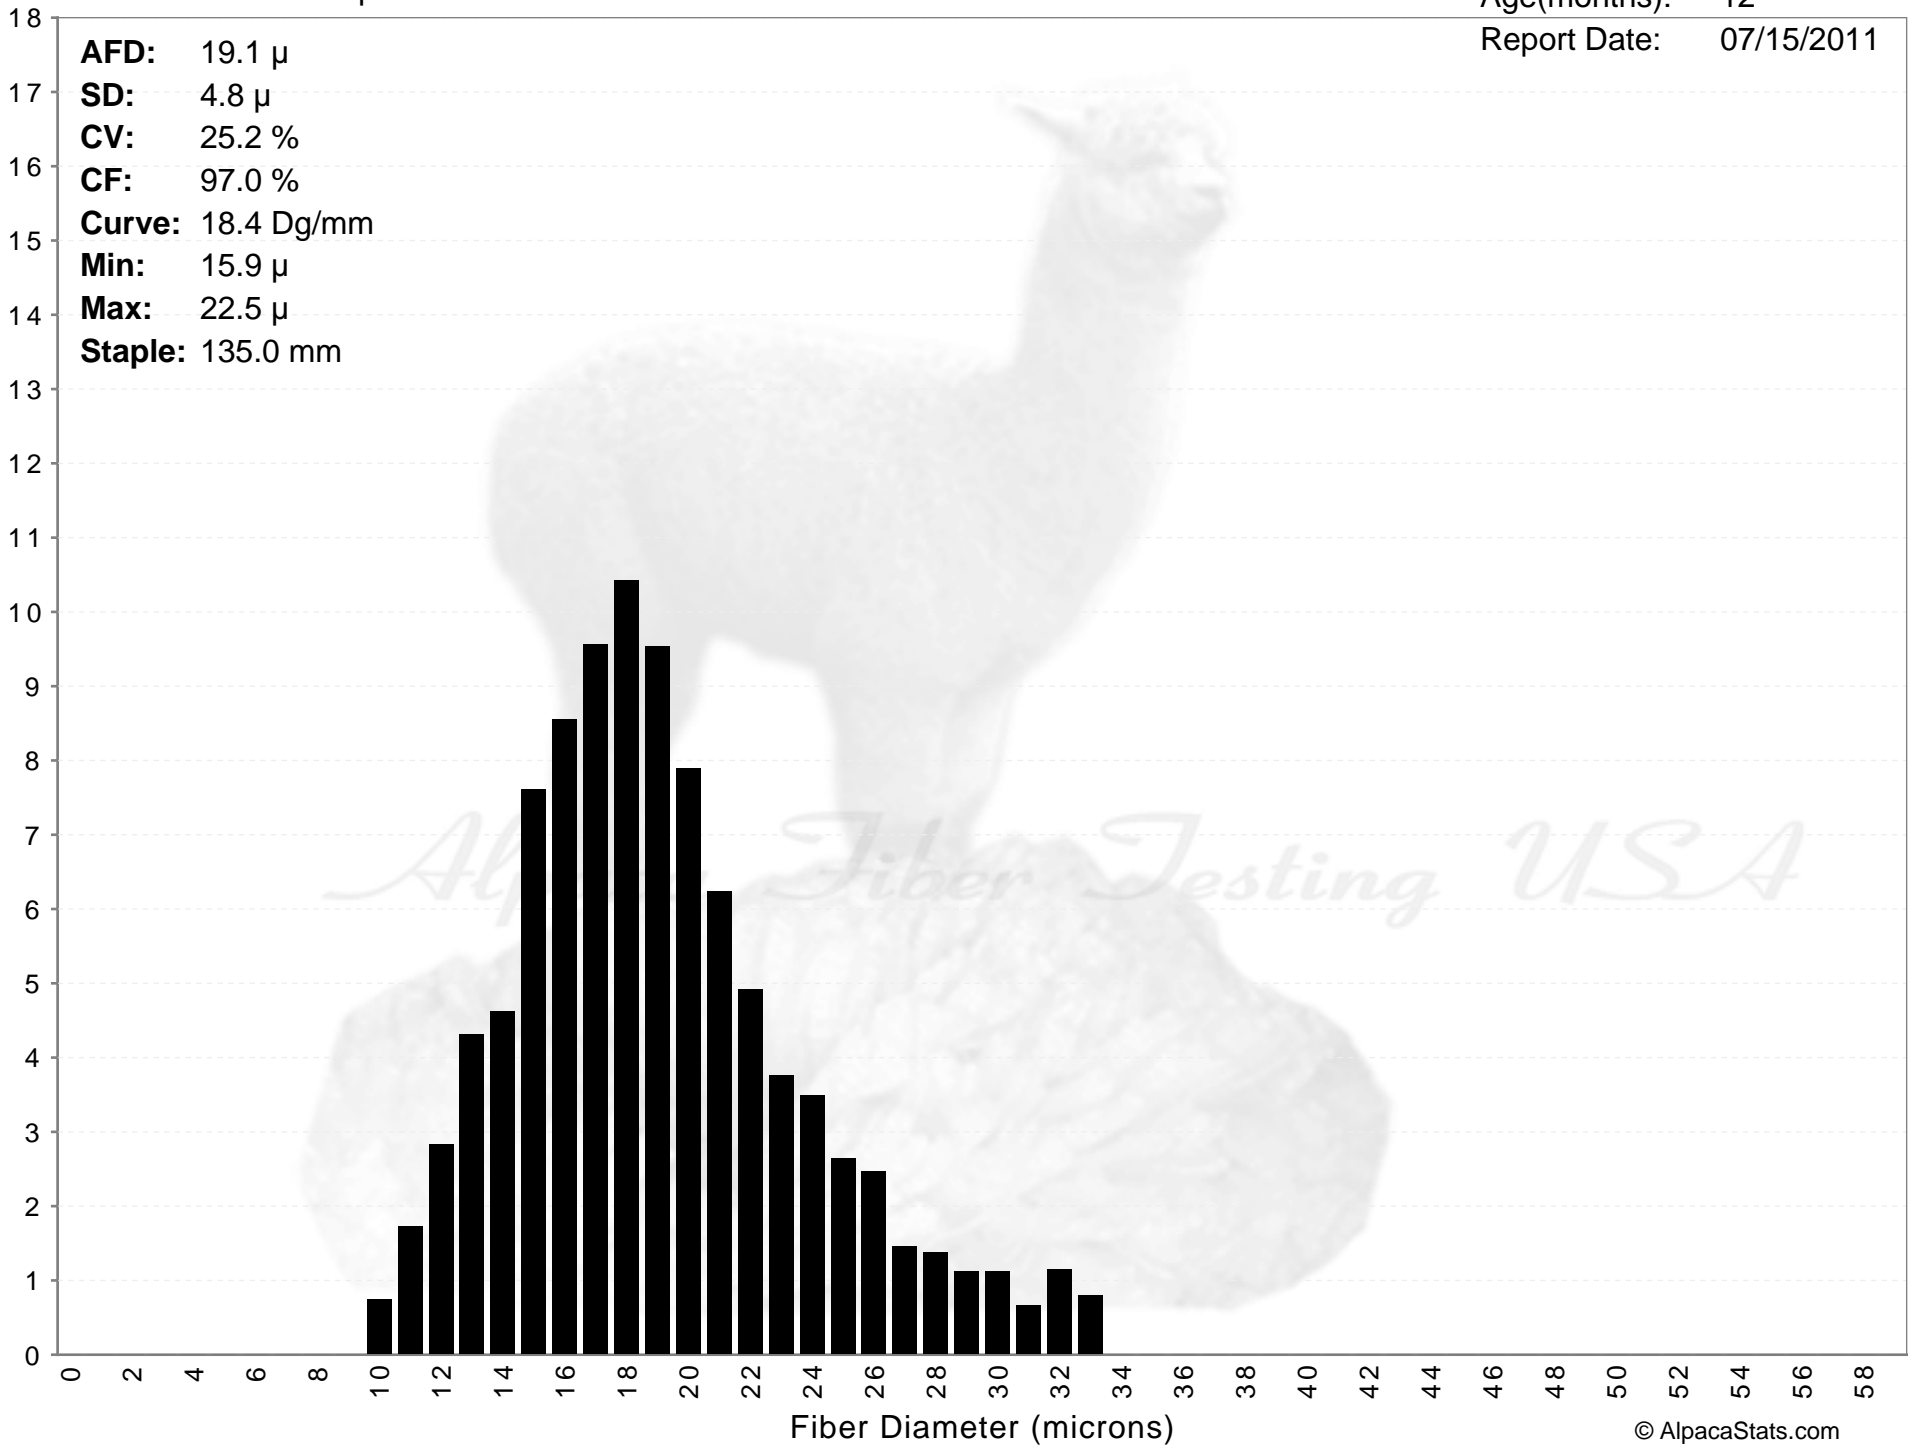

Thunder Mountain Alpacas

SONATA'S ANGEL

Age(months): 12
Report Date: 07/15/2011

AFD: 19.1 μ
SD: 4.8 μ
CV: 25.2 %
CF: 97.0 %
Curve: 18.4 Dg/mm
Min: 15.9 μ
Max: 22.5 μ
Staple: 135.0 mm

% of Fibers

SONATA'S ANGEL

AFD: 19.1 μ
SD: 4.8 μ
CV: 25.2 %
CF: 97.0 %
Curve: 18.4 Dg/mm
Min: 15.9 μ
Max: 22.5 μ
Staple: 135.0 mm

Alpaca Fiber Testing USA