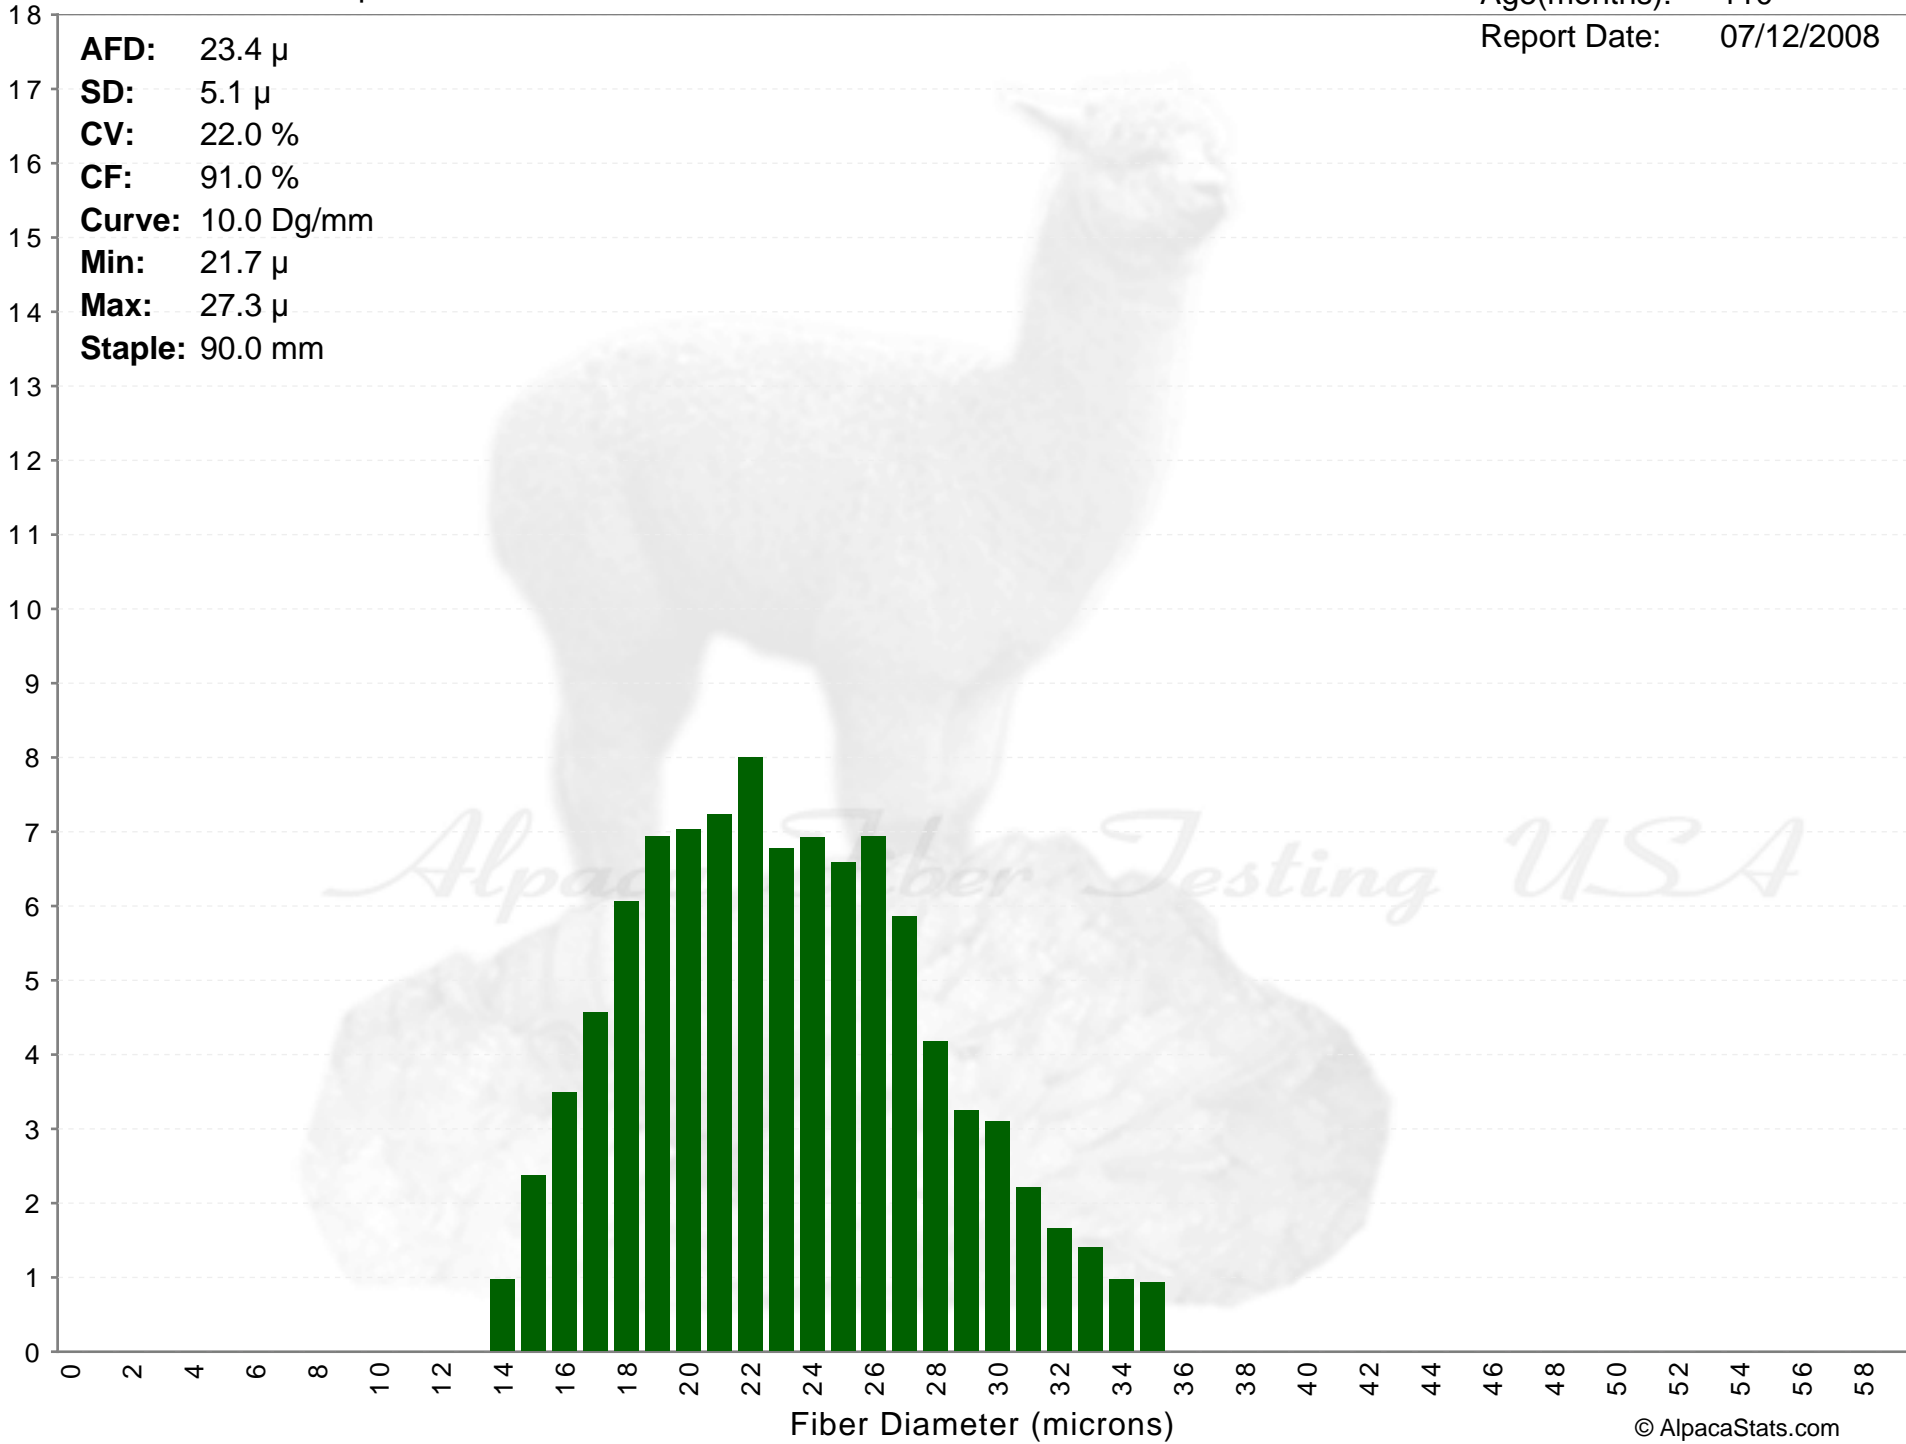

Thunder Mountain Alpacas

ATV SONATA

Age(months): 110
Report Date: 07/12/2008

AFD: 23.4 μ
SD: 5.1 μ
CV: 22.0 %
CF: 91.0 %
Curve: 10.0 Dg/mm
Min: 21.7 μ
Max: 27.3 μ
Staple: 90.0 mm

% of Fibers

Alpaca Fiber Testing USA

AFD: 23.4 μ
SD: 5.1 μ
CV: 22.0 %
CF: 91.0 %
Curve: 10.0 Dg/mm
Min: 21.7 μ
Max: 27.3 μ
Staple: 90.0 mm