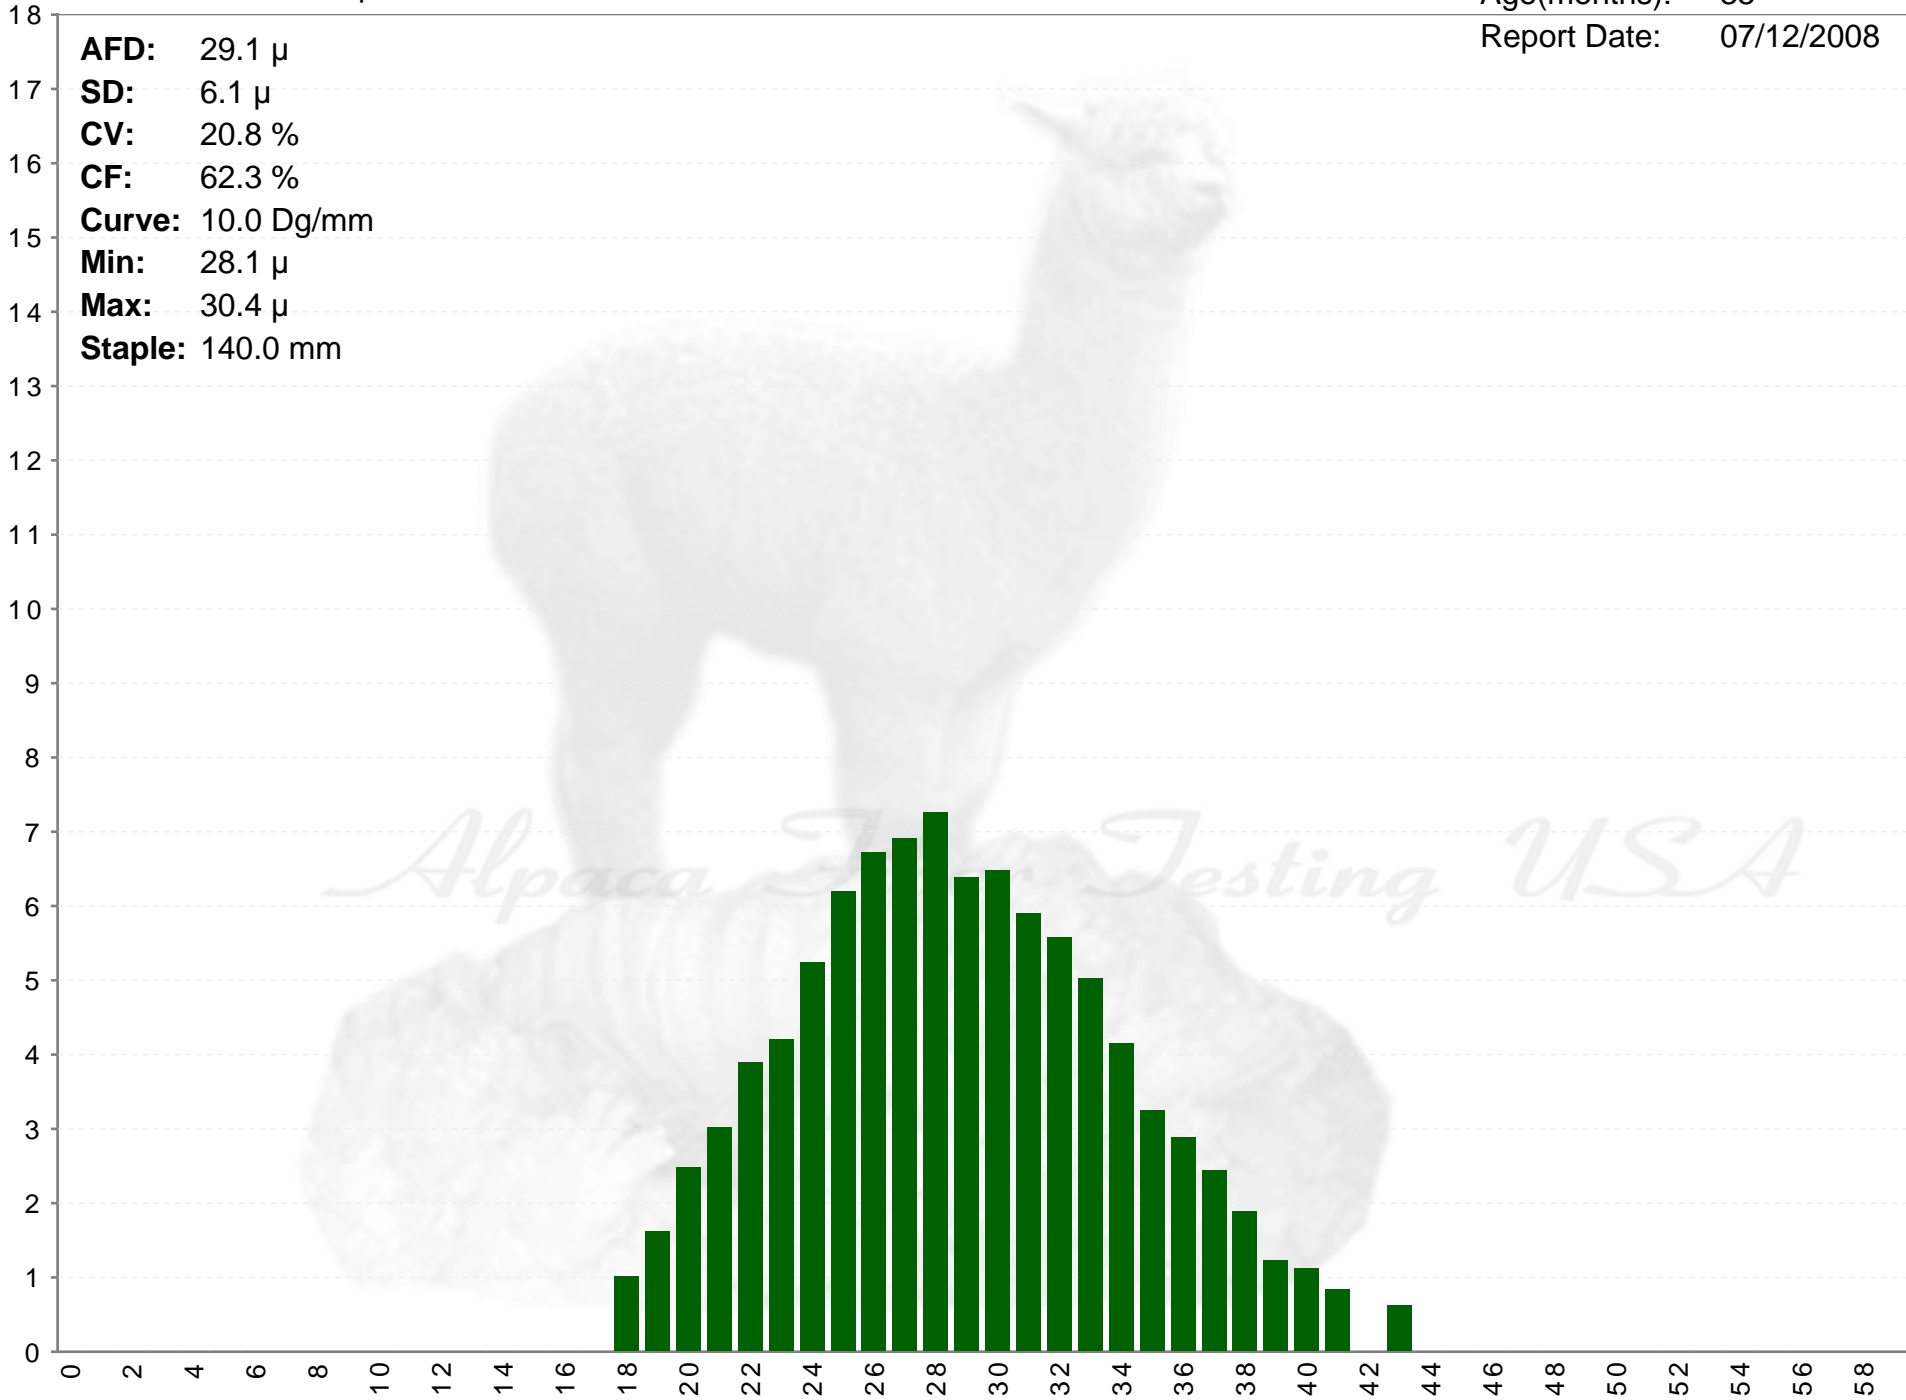

Thunder Mountain Alpacas

ATV LOA

Age(months): 35
Report Date: 07/12/2008

AFD: 29.1 μ
SD: 6.1 μ
CV: 20.8 %
CF: 62.3 %
Curve: 10.0 Dg/mm
Min: 28.1 μ
Max: 30.4 μ
Staple: 140.0 mm

% of Fibers

Alpaca Fiber Testing USA

AFD: 29.1 μ
SD: 6.1 μ
CV: 20.8 %
CF: 62.3 %
Curve: 10.0 Dg/mm
Min: 28.1 μ
Max: 30.4 μ
Staple: 140.0 mm